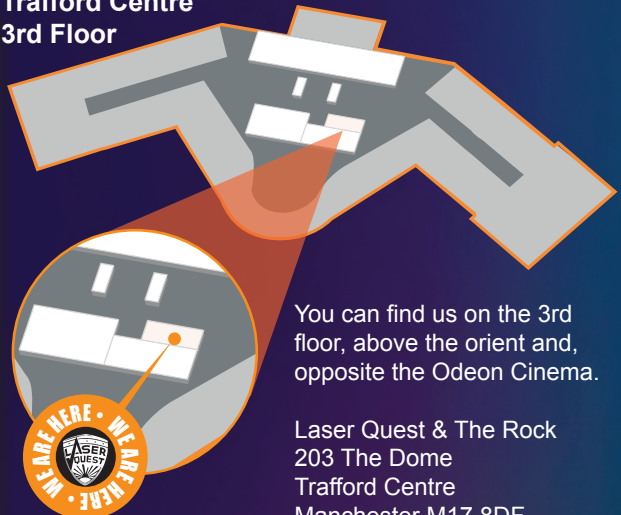

LET'S PARTY!

TRAFFORD CENTRE 0161 755 0600

IS HAVING A **LASER QUEST** PARTY AND WOULD LIKE TO INVITE

BECAUSE THEY THINK YOU'LL MAKE THE PARTY ZAPTASTIC

THE PARTY IS ON

IT STARTS AT

FINISHES AT

RSVP

Laser Quest Trafford Centre

Trafford Centre
3rd Floor

You can find us on the 3rd floor, above the orient and, opposite the Odeon Cinema.

Laser Quest & The Rock
203 The Dome
Trafford Centre
Manchester M17 8DF